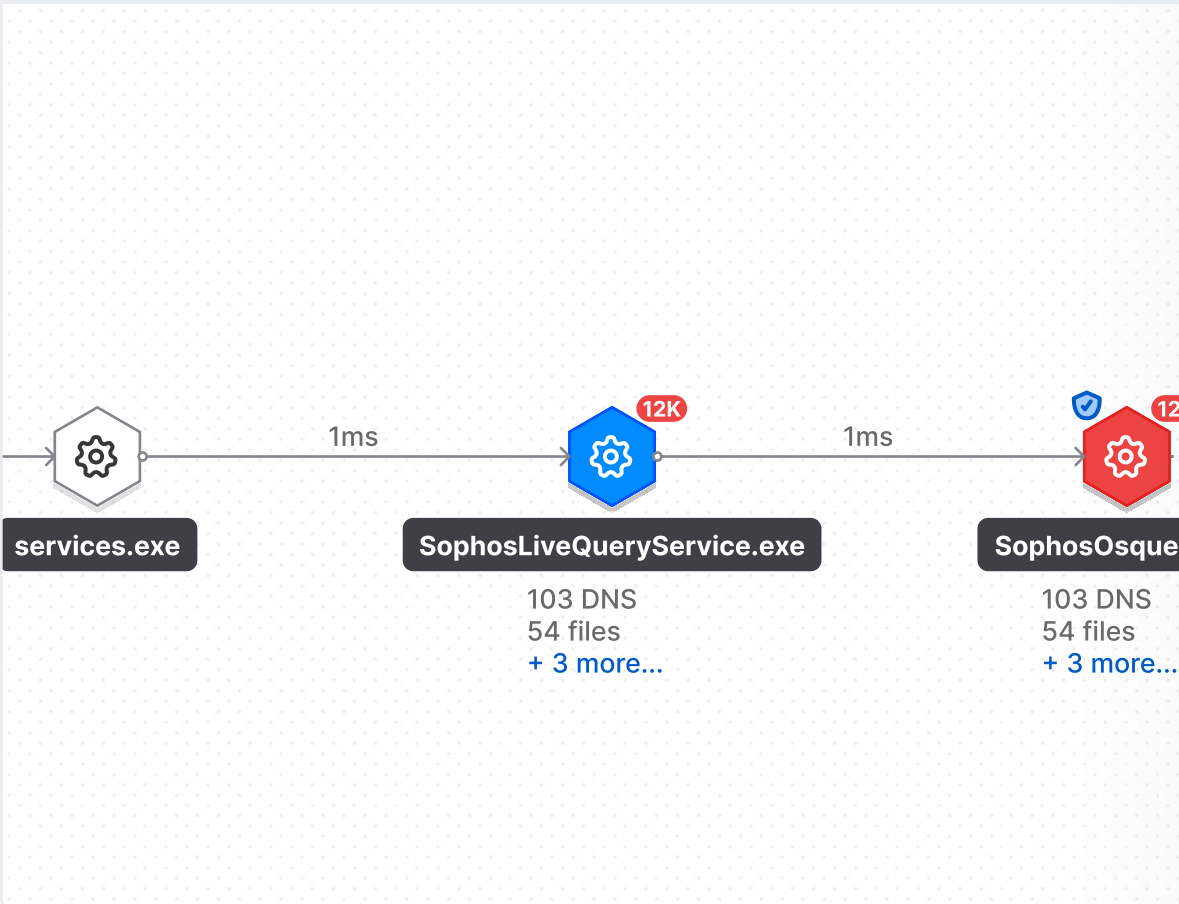

Filters ▾

🔍 Search graph...

SophosLiveQueryService.exe ✕

Status	Sophos Terminated
SPID	6236:133077674102478260 ⋮
SHA256	9787c8975918c0vba089289 ⋮
First Detected	Feb 18, 2022 7:28:15 PM
Last Activity	Feb 18, 2022 7:29:02 PM
Path	C:\Program Files\Sophos\Live Query\SophosLiveQueryService.exe ⋮
user.name	@ james.patt ⋮
user.domain	User Domain ⋮